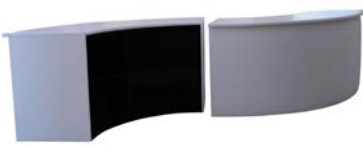

WHITE CURVED BAR WITH SHELVING
72"W x 30"D x 42"H
Product No. 5404