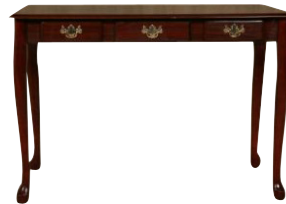

WHITE CURVED BAR WITH SHELVING
72"W x 30"D x 42"H
Product No. 5404

BLACK CURVED BAR WITH SHELVING
72"W x 30"D x 42"H
Product No. 5403

CHERRY WRITING DESK
48"W x 24"D x 28"H
Product No. 5022

WHITE CHARGING PEDESTAL TABLE
72"W x 18"D x 42"H
Product No. 5213